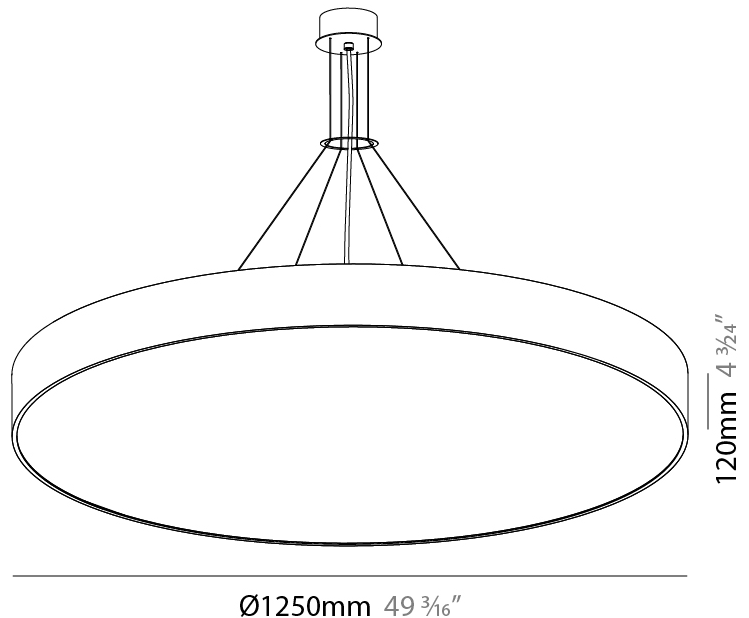

GENERAL

Series: Sign
Brand: Prolicht
Division: Architectural
Mounting Type: Suspension
Mounting Location: Ceiling
Subcategory: Pendant

PHYSICAL

Shape: Round
Diameter (mm): 1250
Diameter (in): 49 3/16
Height (mm): 120
Height (in): 4 3/4
Max. Overall Height (mm): 2120
Max. Overall Height (in): 83 7/16
Light Distribution: Direct / Indirect
Weight (kg): 27.386
Weight (lbs): 60.376
Diffuser: PMMA - Opal
Fixture Finish: SSR / BKV / CWI / CRY / HAB / UFT / ITA / RUA / FTG / MYG / LOD / PUS / FRO / FUP / KIA / POP / BLS / SPG / MEY / GOH / GUM / CHC / COM / ABZ / JAG / OBR / MOS / ROR
Fixture Material: Extruded Aluminum / Steel
Cable Details: 2000mm or 6000mm Transparent Cable

ELECTRICAL

Lamp Type: LED (Zhaga Standard)
Input Wattage (W): 213.5/55.8
Total Output Wattage (W): 183/48
Dimming: Tri-Mode (Non-Dimming and Phase Dimming (120Vac only) and 0-10V Dimming)
Driver Included: Yes
Driver Location: Integrated
Driver Type: Constant Current - Universal
Driver Class: Class 1 and Class 2
Input Voltage (V): 120 - 277
Constant Current (MA): 500/700

LED

Color Temperature (°K): 2700 / 3000 / 3500 / 4000
Max. Delivered Lumen (lm): 27290 / 29155 / 29750
CRI: >80 CRI
Efficiency (%): 0.86
Lamp Life (hrs): 50000

OPTICAL

RATINGS AND CERTIFICATIONS

Certified By: Certified for North American Standards
IP rating: IP20